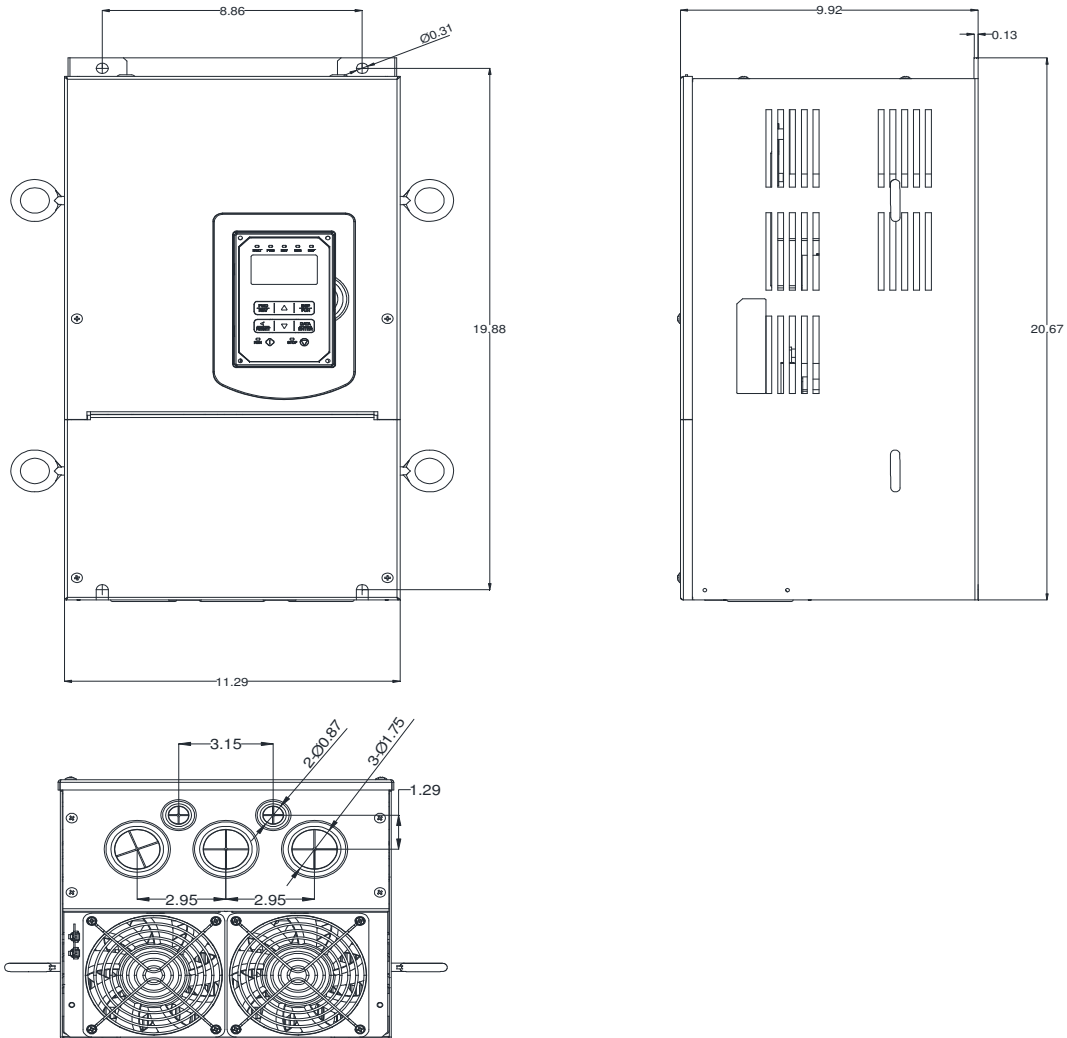

GENERAL DATASHEET VARIABLE SPEED DRIVE

Series A510				MODEL# A510-4060-C3-UE	
ISSUED 12/30/2019				ENCLOSURE/ FRAME NEMA 1 (IP20) / F5	
INPUT AMPS		AC INPUT VOLTAGE	AC INPUT FREQUENCY	AC INPUT PHASE	
HD (CT)	ND (VT)				
98.9	112	380-480	50/60	3	
OUTPUT HP		AC OUTPUT VOLTAGE	AC OUTPUT FREQUENCY	AC OUTPUT PHASE	
OUTPUT AMPS					
HD (CT)	ND (VT)	HD (CT)	ND (VT)		
60	75	91	103	0-480	0-599

Approved By:	Brian Smith	Drawing No:	A510-460-060-F5	Revision: 1
--------------	-------------	-------------	-----------------	-------------